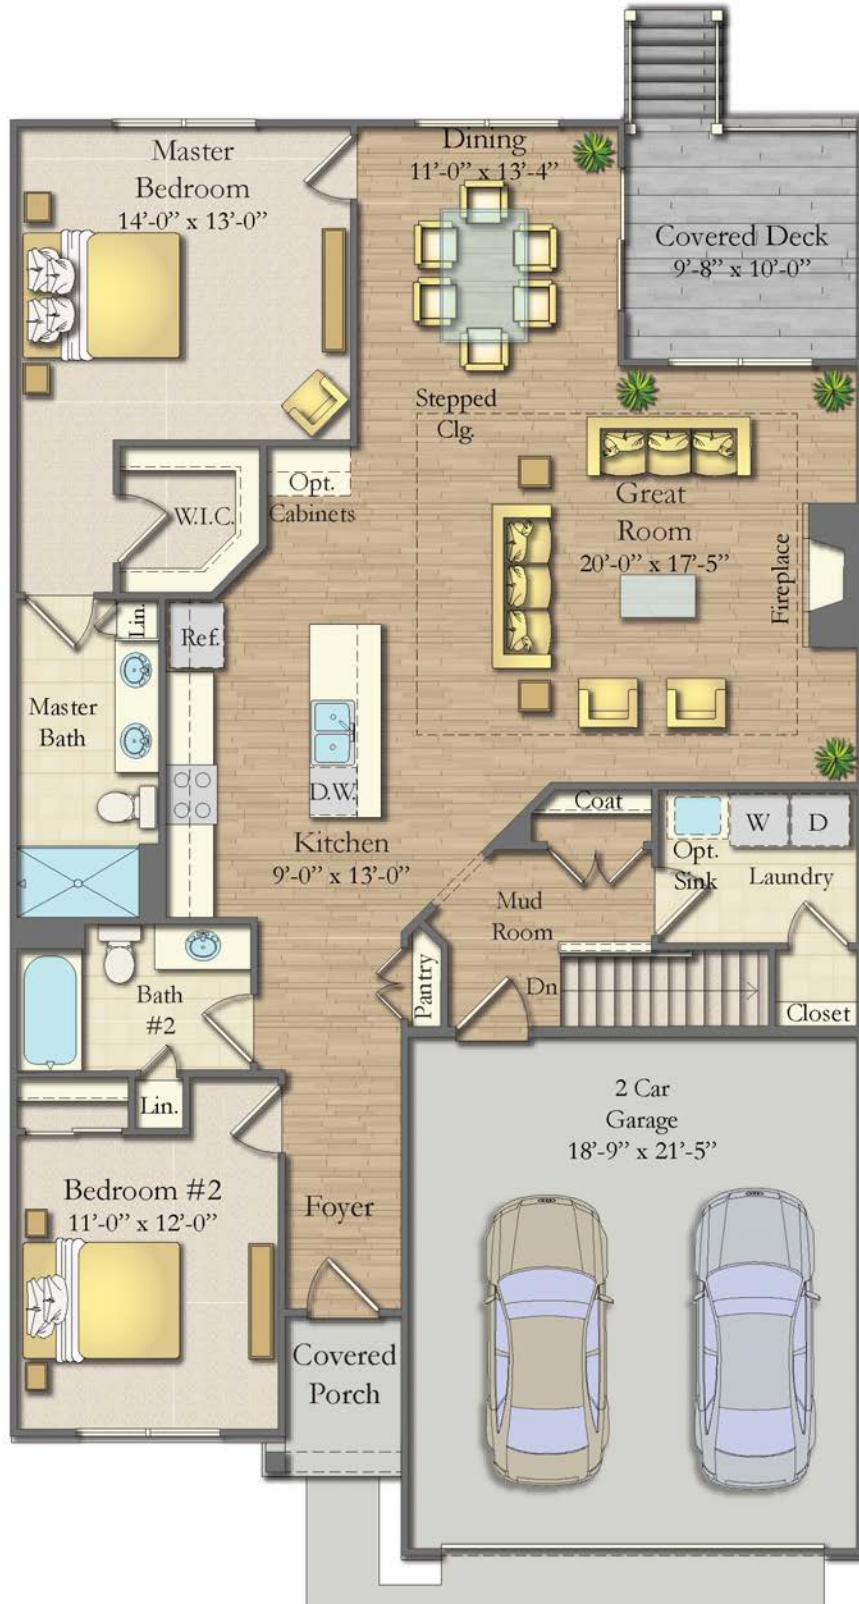

GREENBRIAR
CROSSING

THE SAGAMORE - 1,537 SQ.FT.

CENTER UNIT

Pride Mark

HOMES INC.

Renderings shown are for illustration purposes only.

585-249-8170 | www.pmhomes.com