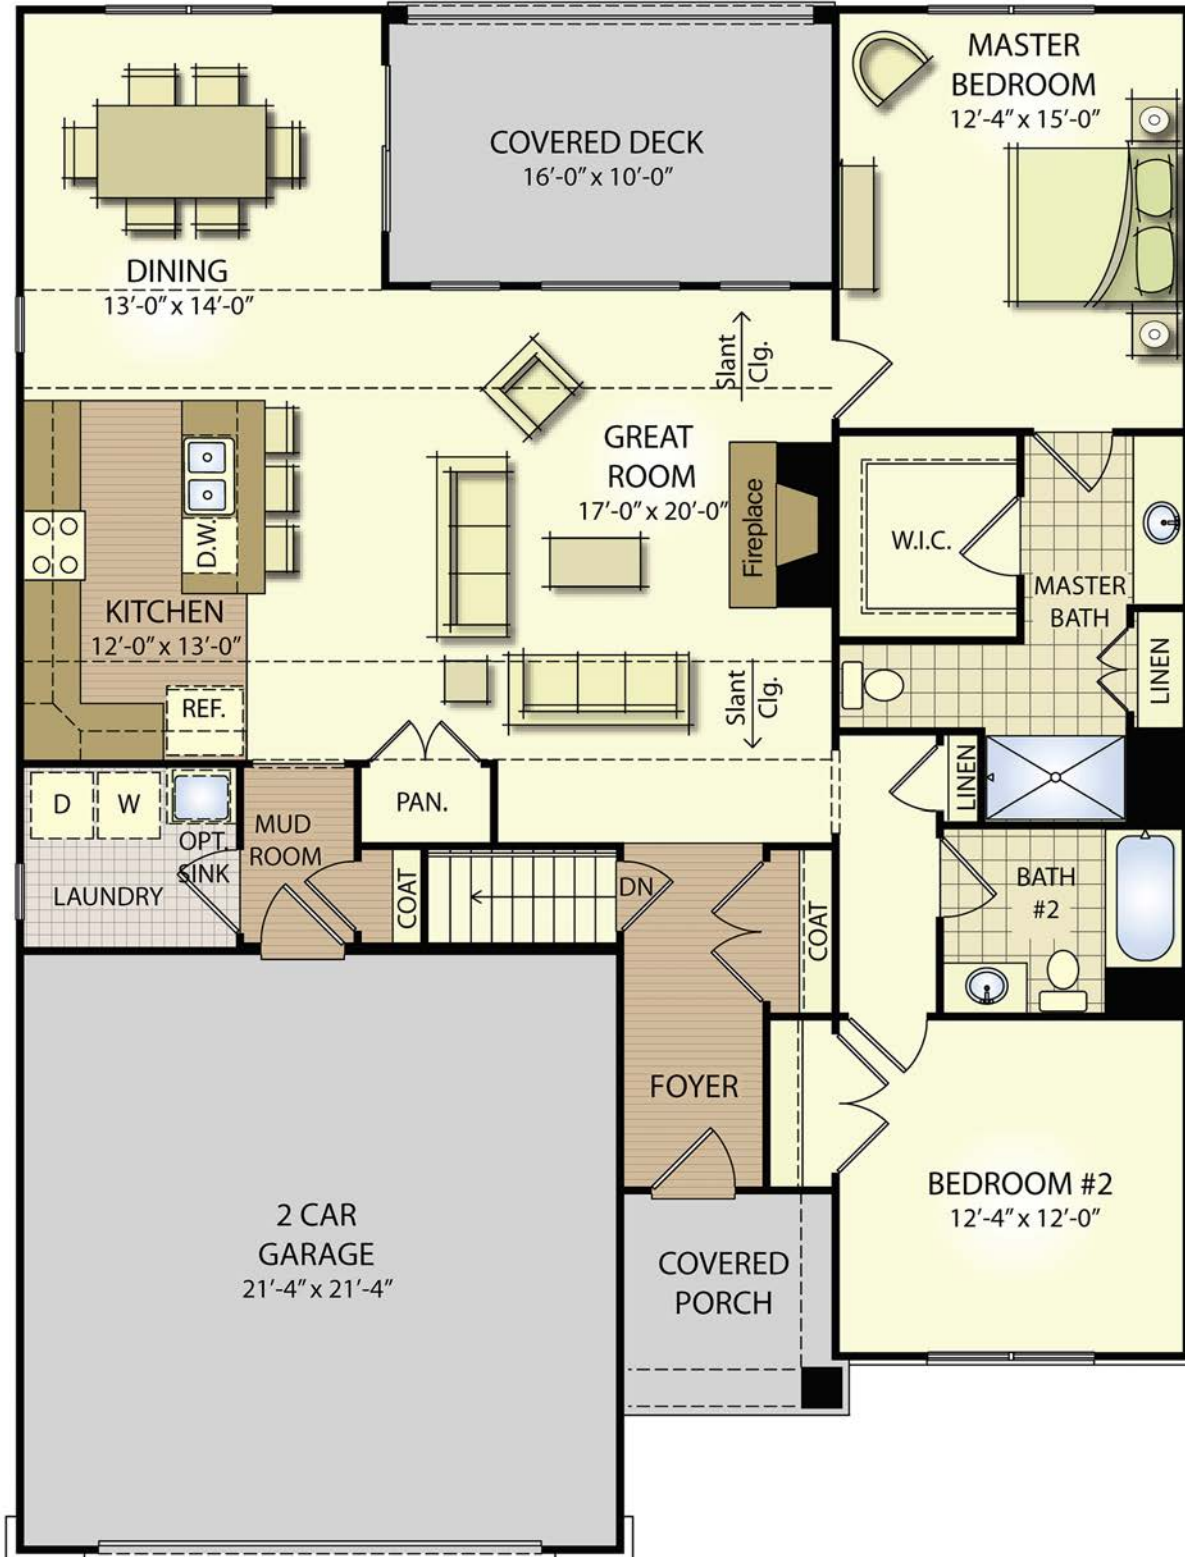

GREENBRIAR
CROSSING

THE SAGAMORE - 1,519 SQ.FT.
CENTER UNIT

Pride Mark
HOMES INC.

Renderings shown are for illustration purposes only.

585-249-8170 | www.pmhomes.com

GREENBRIAR
CROSSING

THE CHADWICK - 1,557 SQ.FT.
END UNIT

Pride Mark
HOMES INC.

Renderings shown are for illustration purposes only.

585-249-8170 | www.pmhomes.com

GREENBRIAR
CROSSING

THE SEQUOIA I - 1,772 SQ.FT.
END UNIT

Pride Mark
HOMES INC.

Renderings shown are for illustration purposes only.

585-249-8170 | www.pmhomes.com

GREENBRIAR
CROSSING

THE GREENBRIAR - 1,881 SQ.FT.
END UNIT

Pride Mark
HOMES INC.

Renderings shown are for illustration purposes only.

585-249-8170 | www.pmhomes.com