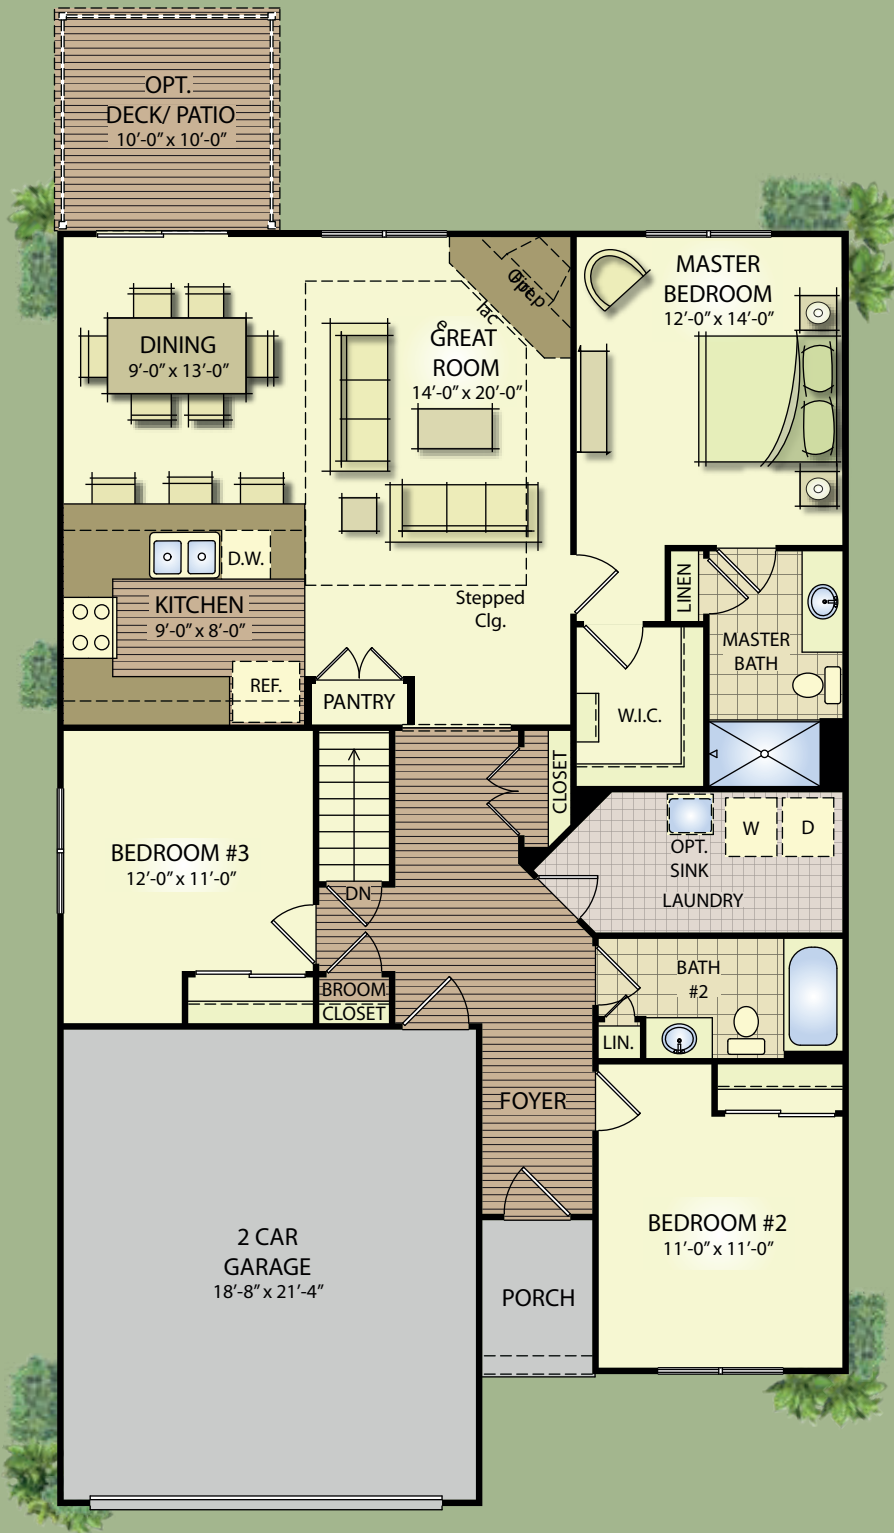

Redfield Grove

# Redfield III

(Left Garage) 1520 sq ft

pmhomes.com