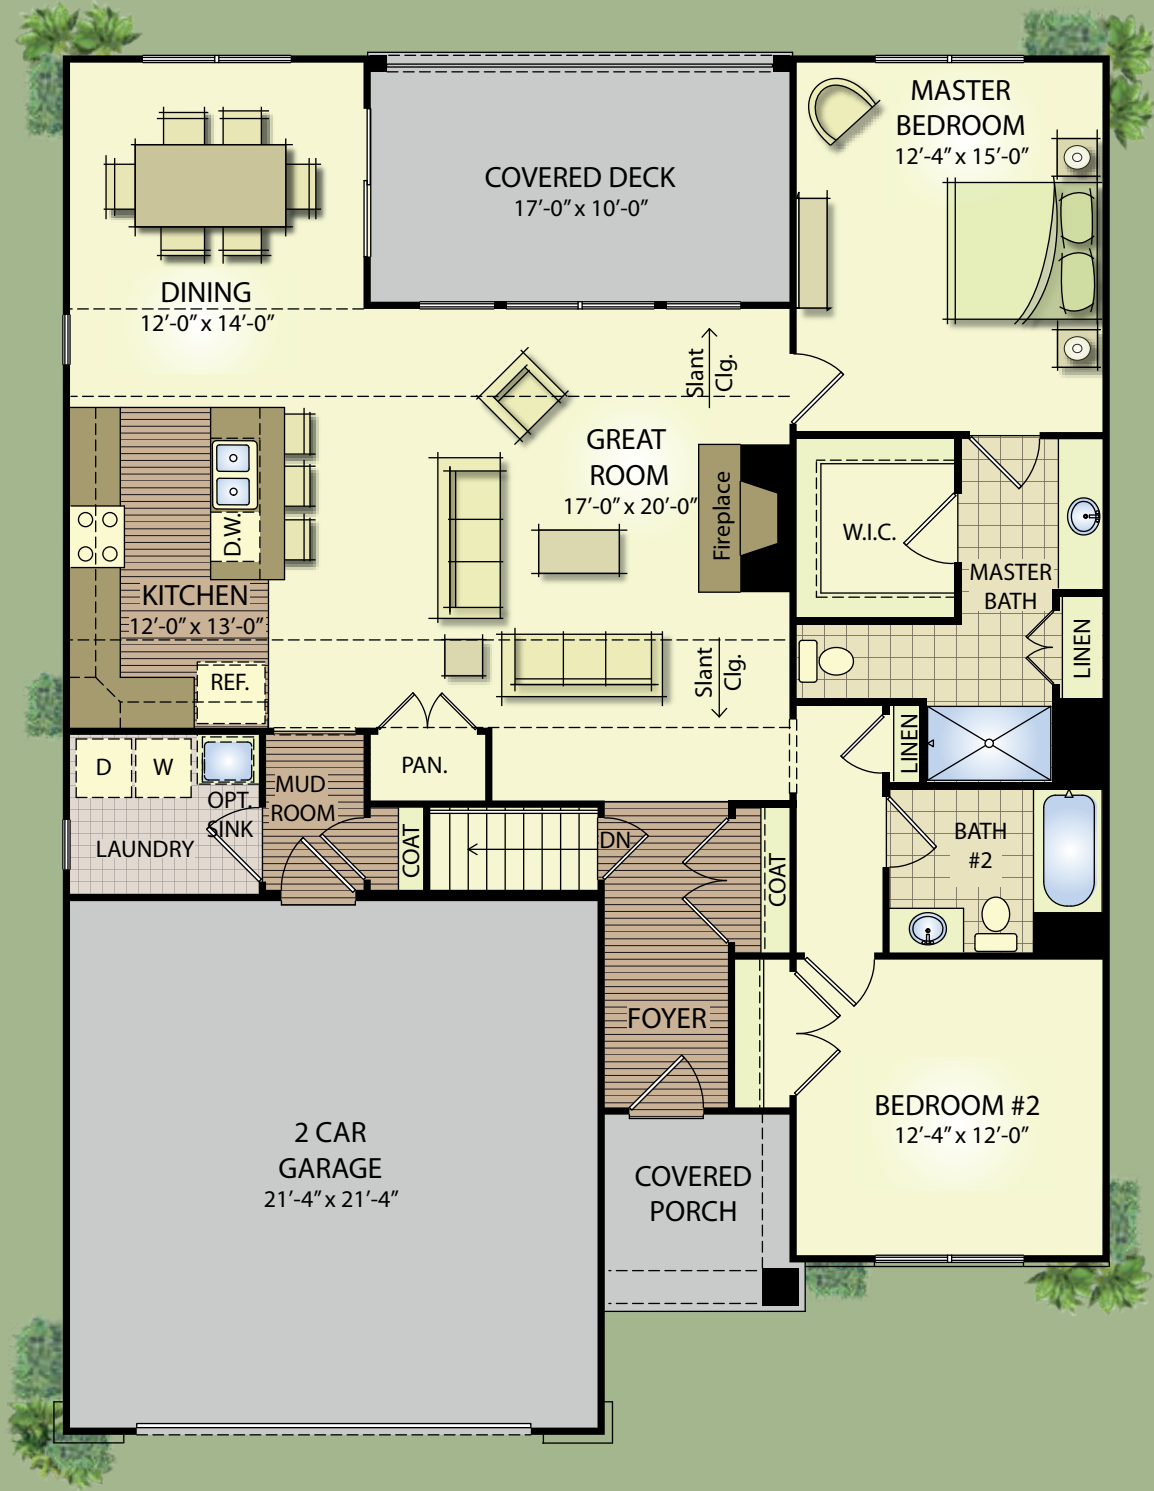

ARBOR CREEK

# The Chadwick

(Left Garage) 1547 sq ft

pmhomes.com