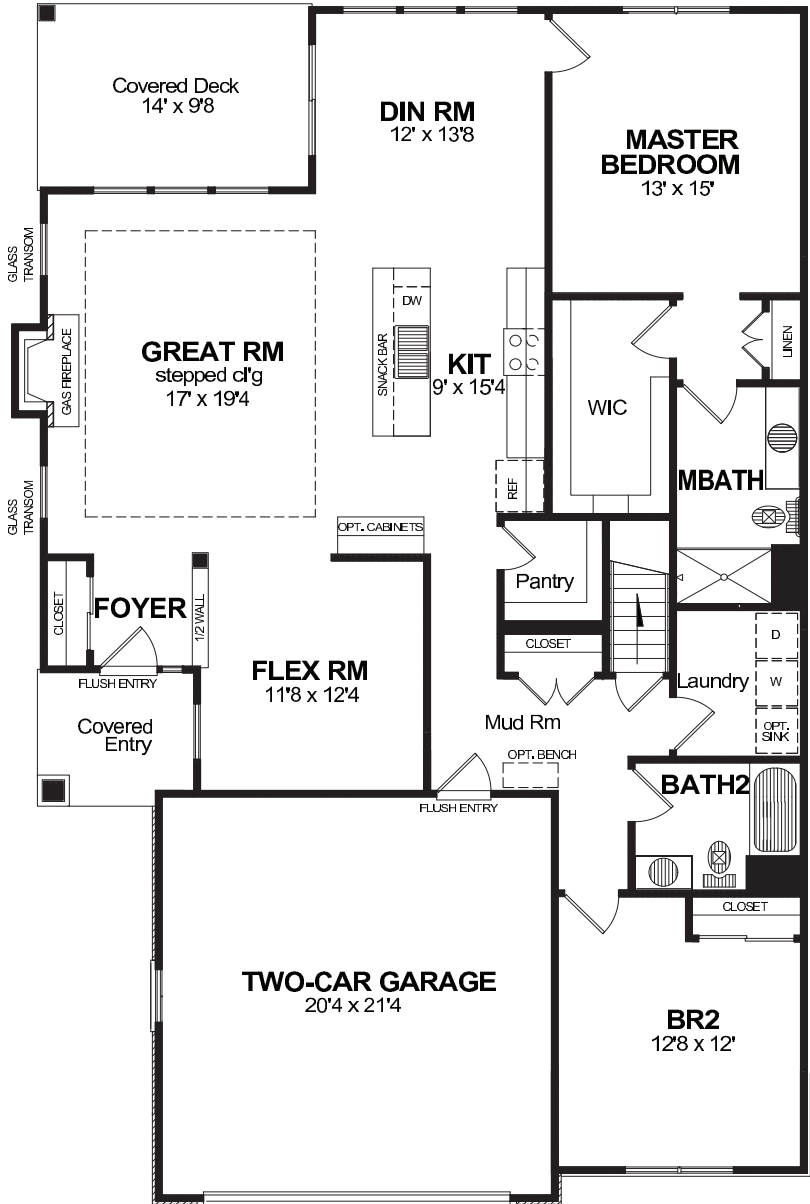

SEQUOIA- 1772 SF - LEFT GARAGE

585-249-8160

www.pmhomes.com