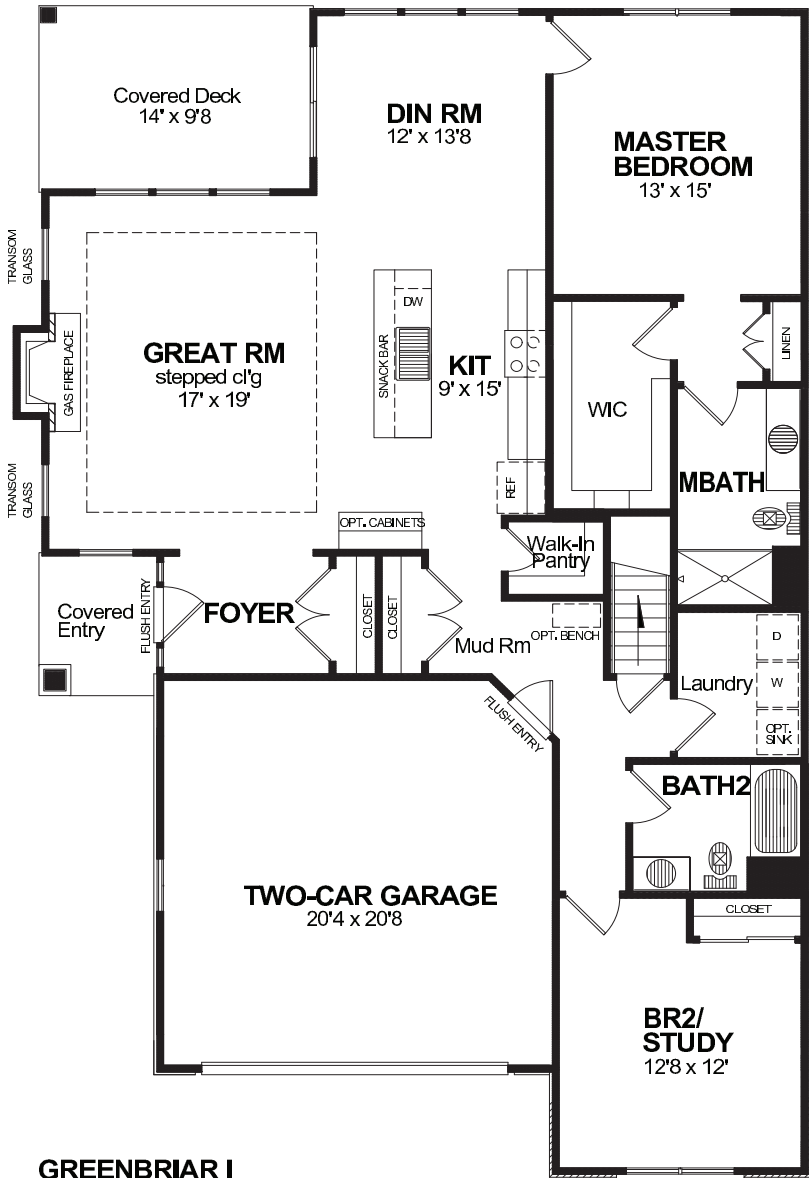

GREENBRIAR I - 1624 SF - LEFT GARAGE

**GREENBRIAR I
MAIN FLOOR 1624 SF**

585-249-8160

www.pmhomes.com