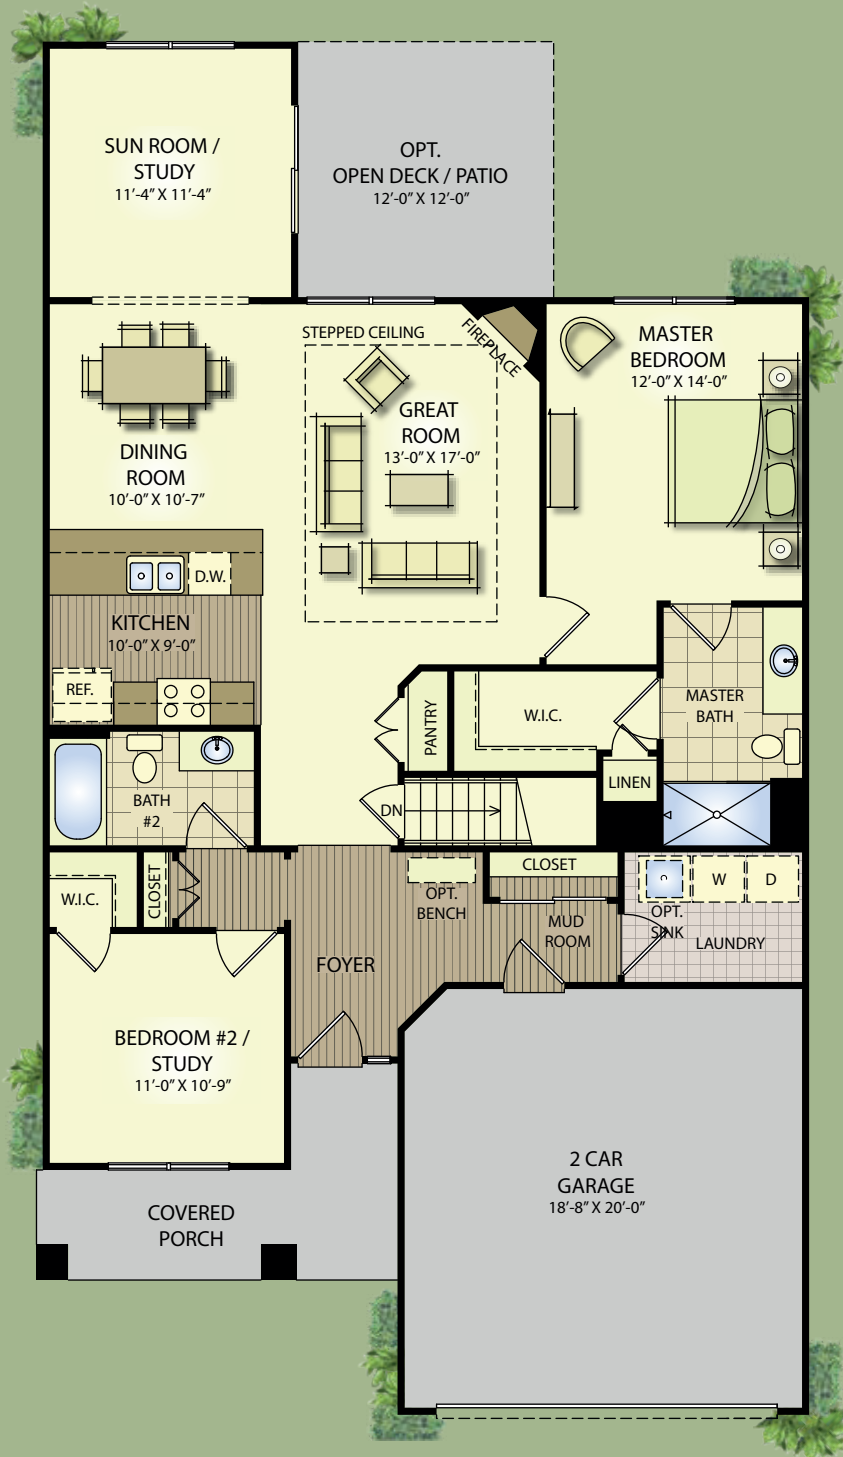

ARBOR CREEK

Rosewood 11

(Right Garage) 1434 sq ft

pmhomes.com