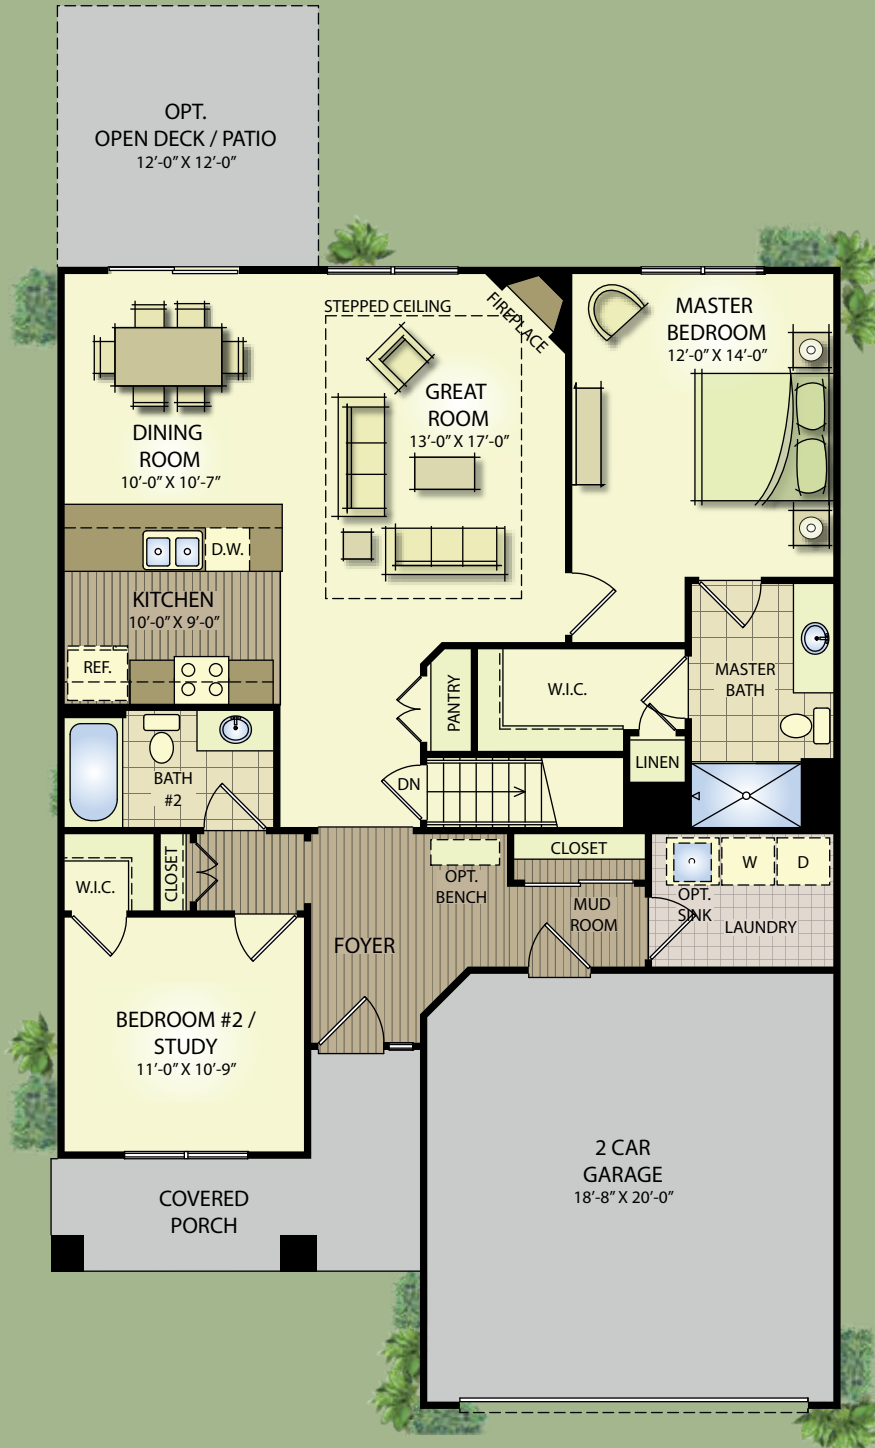

ARBOR CREEK

Rosewood 1

(Right Garage) 1290 sq ft

pmhomes.com